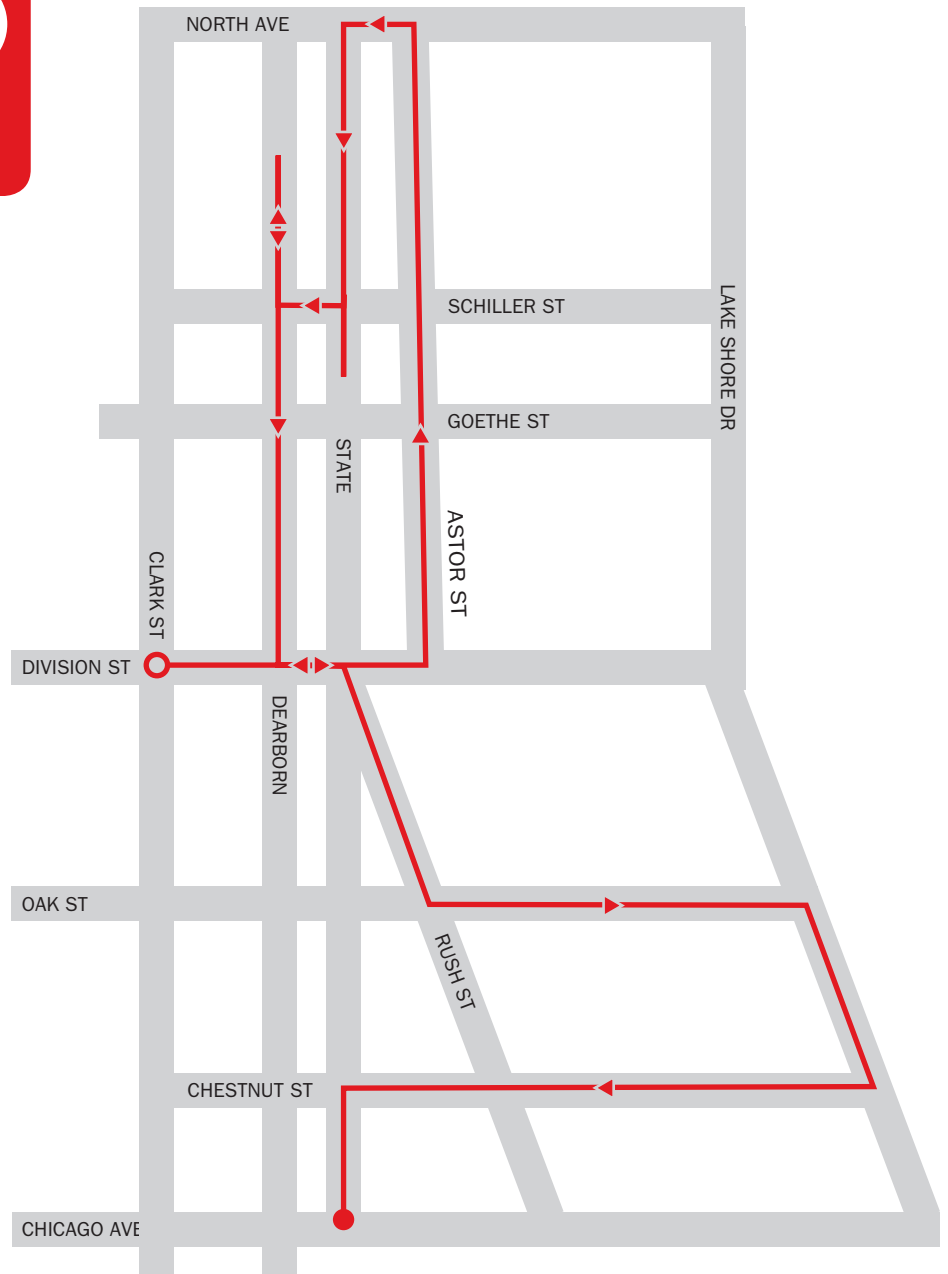

## Red

**Division** 

**Start** Red Line, Clark/Division stop  
**End** Red Line, Chicago stop **Walking Time**  
2 hours **Distance** 3.2 miles

START   
END 

# 0 Orange

**Halsted** 

**Start and end** Orange Line, Halsted stop  
**Walking time** 4 hours **Distance** 3.9 miles

## Brown

**Francisco** 

**Start and end** Brown Line, Francisco stop  
**Walking time** 1 hour **Distance** 1.7 miles

START   
END 

## Blue

**Harlem** 

Start Blue Line, Harlem stop End Blue Line,  
Forest Park stop Walking time 3 hours  
Distance 4 miles

START ○  
END ●