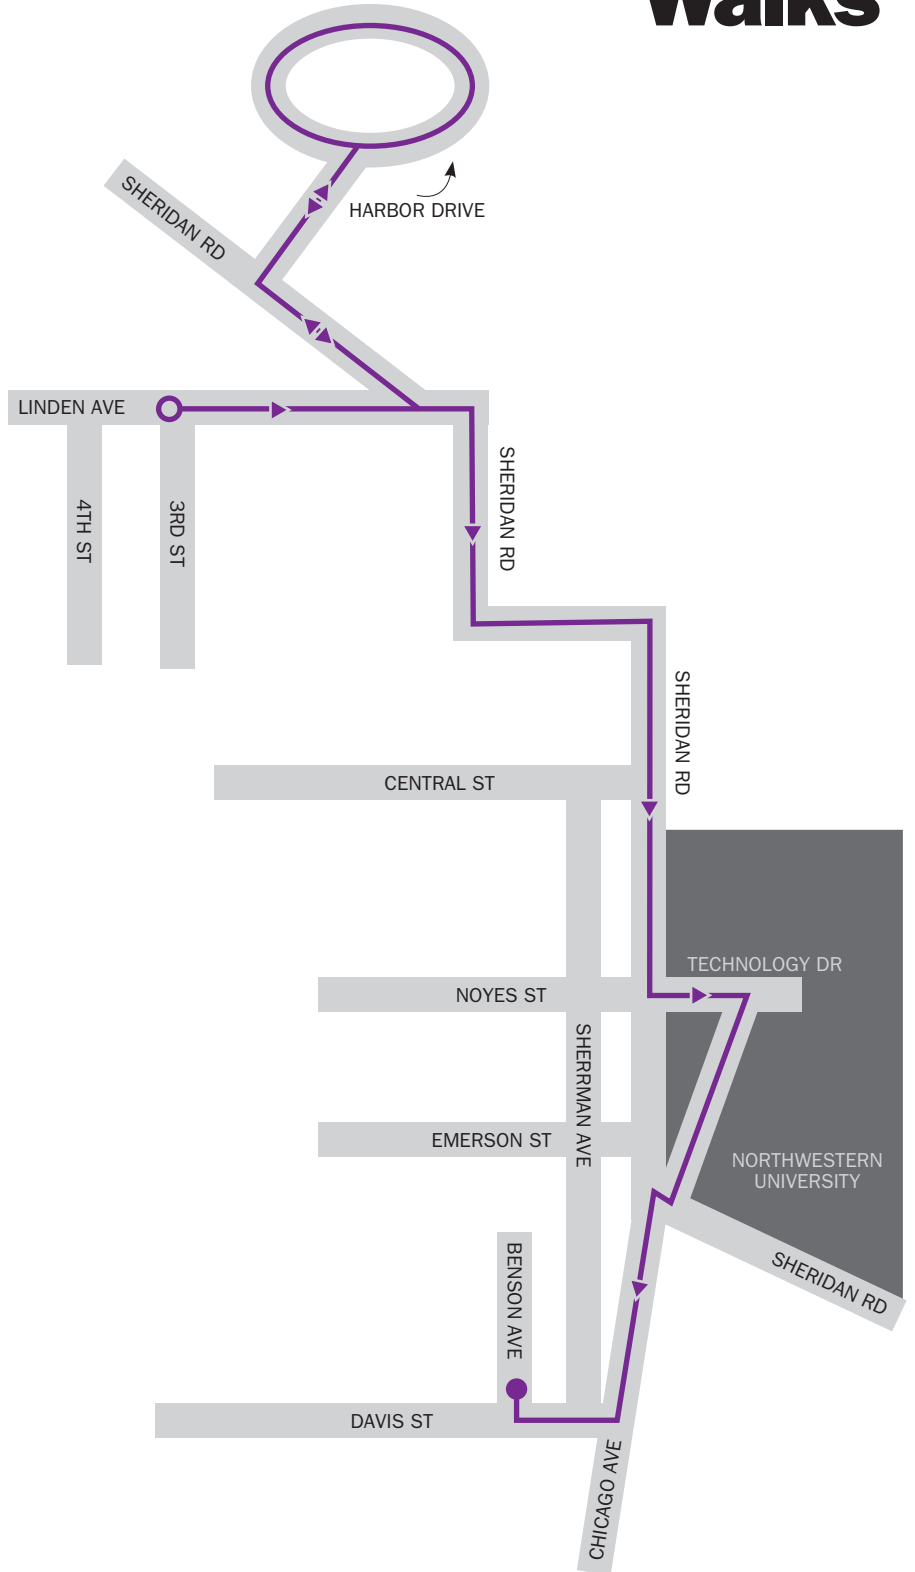

P

Purple

Linden

Start Purple Line, Linden stop **End** Purple Line, Davis stop
Walking time 2 hours
Distance 4.3 miles, plus 114 stairs

START ○
END ●