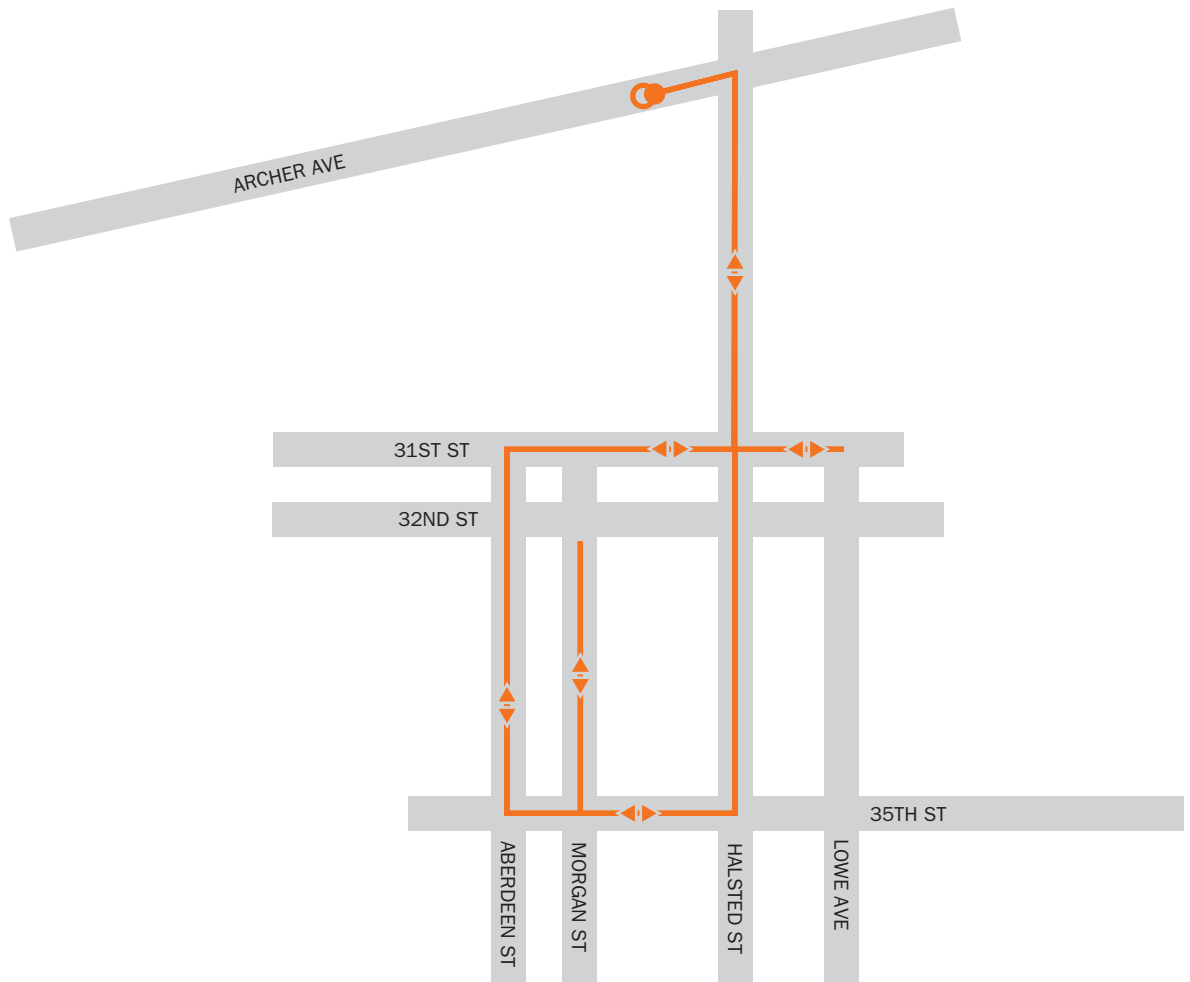

## Red

**Division** 

**Start** Red Line, Clark/Division stop  
**End** Red Line, Chicago stop **Walking Time**  
2 hours **Distance** 3.2 miles

START   
END 

# 0 Orange

**Halsted** 

**Start and end** Orange Line, Halsted stop  
**Walking time** 4 hours **Distance** 3.9 miles

## Brown

**Francisco** 

**Start and end** Brown Line, Francisco stop  
**Walking time** 1 hour **Distance** 1.7 miles

START   
END 

## Blue

**Harlem** 

Start Blue Line, Harlem stop End Blue Line,  
Forest Park stop Walking time 3 hours  
Distance 4 miles

START ○  
END ●