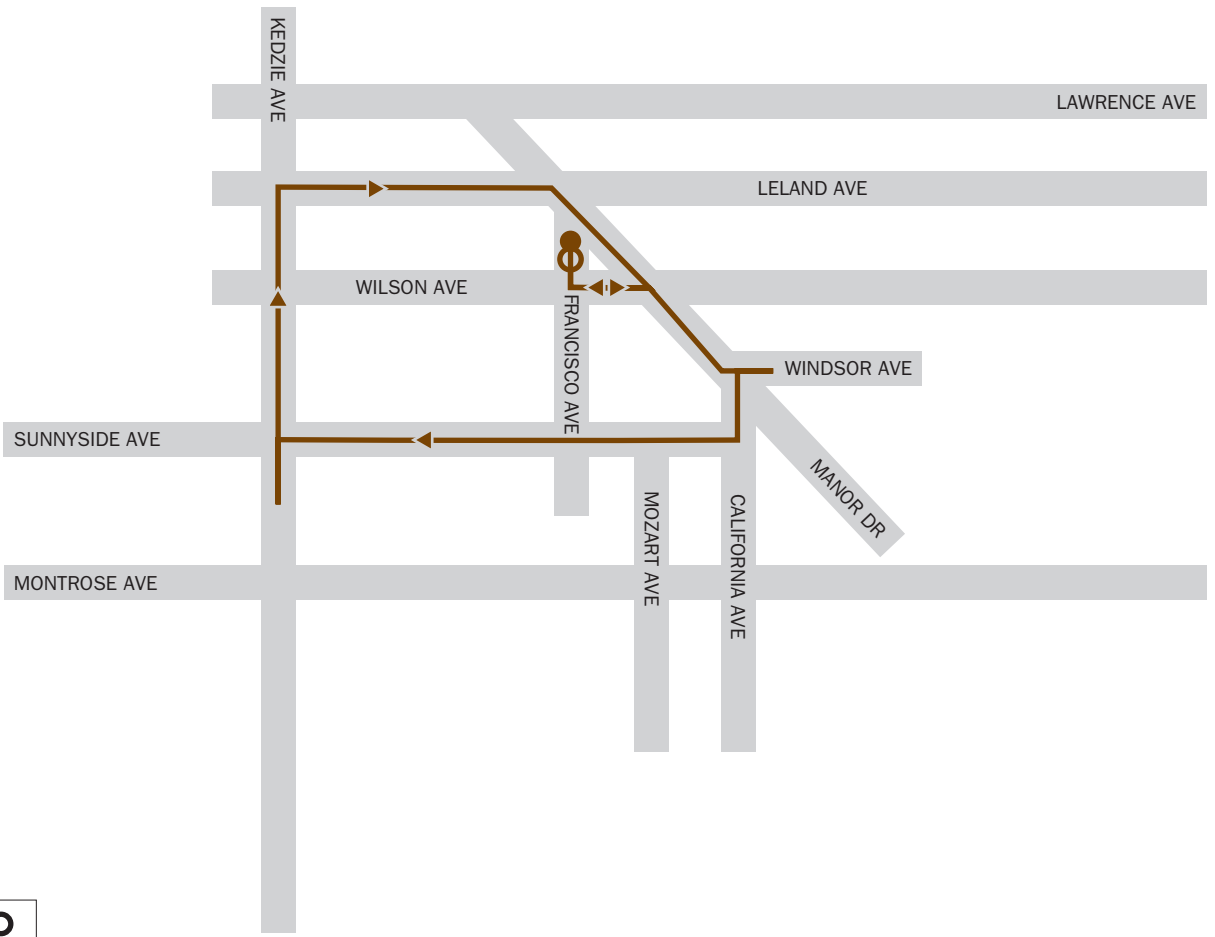

## Purple

**Linden** 

**Start** Purple Line, Linden stop **End** Purple Line, Davis stop  
**Walking time** 2 hours  
**Distance** 4.3 miles, plus 114 stairs

START ○  
 END ●

**35th-Bronzeville-IIT**

Start and end Green Line,  
35th-Bronzeville-IIT stop

Walking time 2 hours

Distance 3.3 miles

START ○

END ●

## Brown

**Francisco** 

**Start and end** Brown Line, Francisco stop  
**Walking time** 1 hour **Distance** 1.7 miles

START   
END 

## Blue

**Harlem** 

Start Blue Line, Harlem stop End Blue Line,  
Forest Park stop Walking time 3 hours  
Distance 4 miles

START ○  
END ●