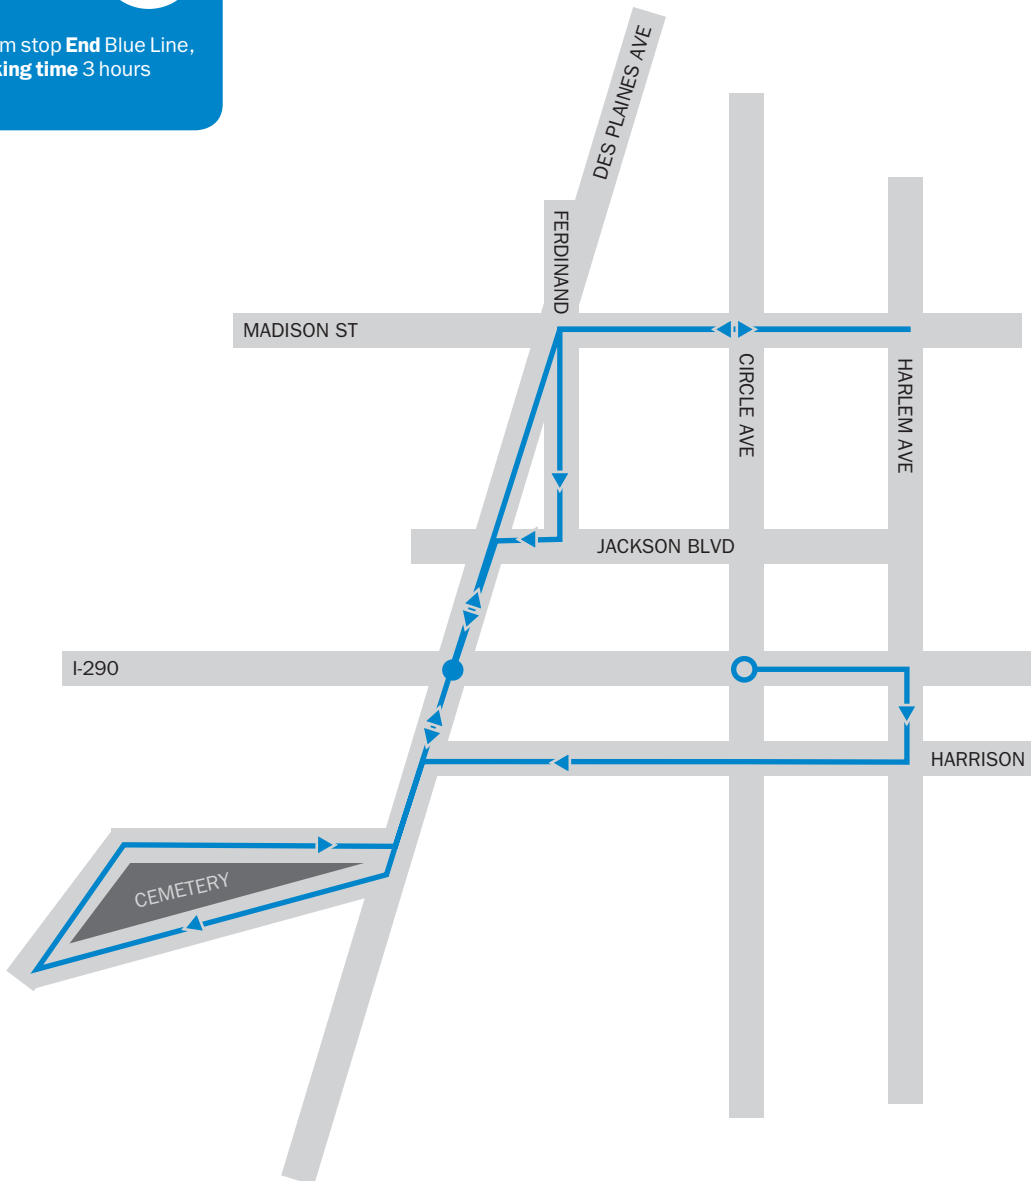

## Purple

**Linden** 

**Start** Purple Line, Linden stop **End** Purple Line, Davis stop  
**Walking time** 2 hours  
**Distance** 4.3 miles, plus 114 stairs

START ○  
 END ●

**35th-Bronzeville-IIT**

Start and end Green Line,  
35th-Bronzeville-IIT stop

Walking time 2 hours

Distance 3.3 miles

START ○

END ●

## Brown

**Francisco** 

**Start and end** Brown Line, Francisco stop  
**Walking time** 1 hour **Distance** 1.7 miles

START   
END 

## Blue

**Harlem** 

Start Blue Line, Harlem stop End Blue Line,  
Forest Park stop Walking time 3 hours  
Distance 4 miles

START ○  
END ●